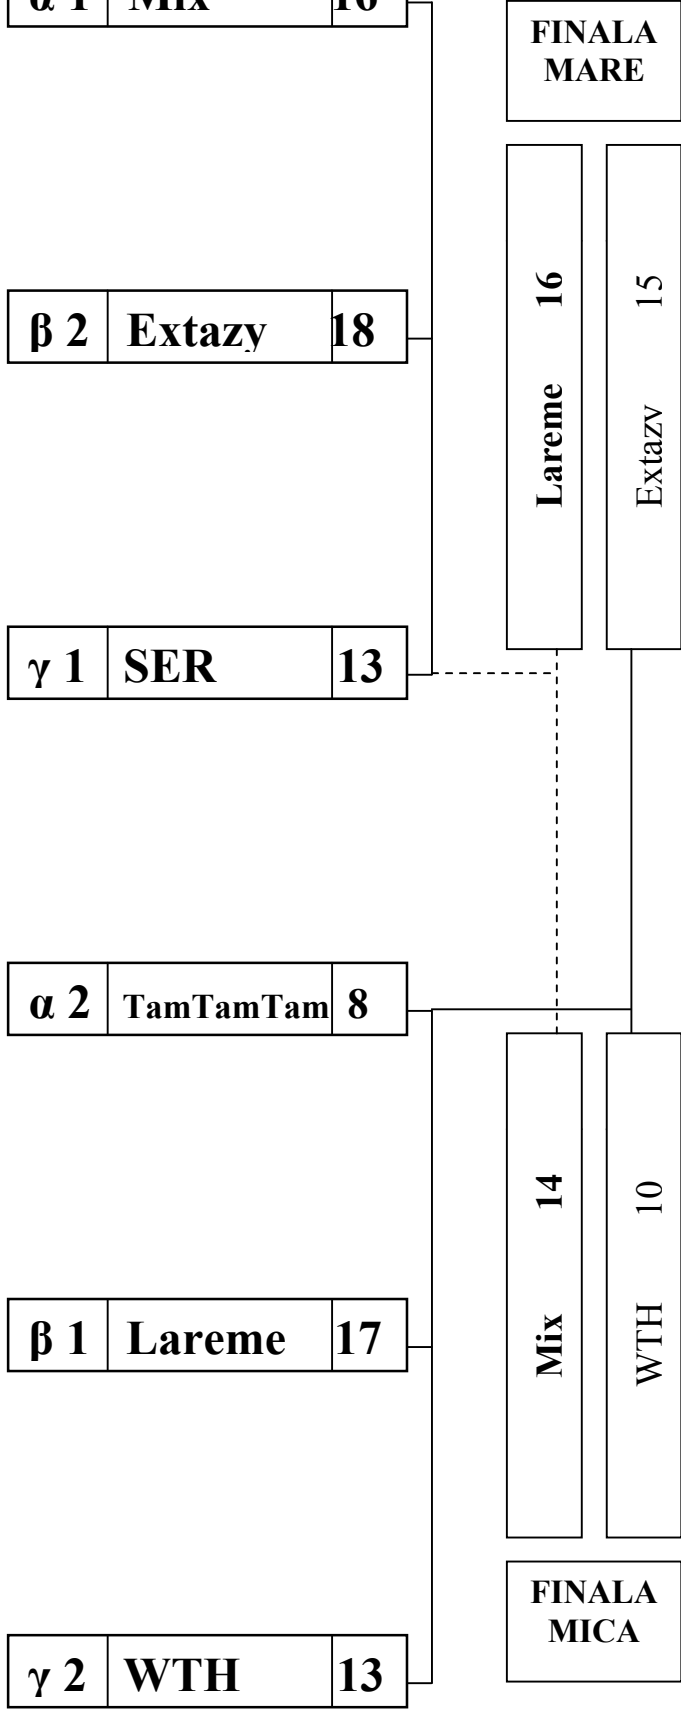

Clubul Moldovenesc de Jocuri Intellectuale - CUPA SOCRATE Editia III

1	Academica	10
2	K-19	0

7	Moon Power	15
8	Mix	31

13	XPerience	9
14	TamTamTam	12

19	Cenzurat	15
20	Busuioc	15

25	Nuri	15
26	Feel Good Inc.	10

3	10 lei	25
4	Extazy	30

9	Asachi	30
10	A-Team	21

15	Lareme	24
16	Bifidoc	14

21	Intel	15
22	Acord	22

27	4div2	17
28	Fantastic 7	13

5	GS	18
6	Boom	24

11	Kolaphos	19
12	SER	20

17	B3	11
18	Cactus	10

23	WTH	19
24	Turnul Alb	18

29	What's up	8
30	Zahar Tos	10

Grupa α		
1. Mix - 28		
2. TamTamTam - 17		
3. Busuioc - 13		
4. Nuri - 10		
5. Academica - 7		

Grupa β		
1. Lareme - 28		
2. Extazy - 27		
3. Asachi - 24		
4. 4div2 - 22		
5. Acord - 19		

Grupa γ		
1. SER - 23		
2. WTH - 20		
3. Boom - 20		
4. Zahar Tos - 12		
5. B3 - 10		

α 1	Mix	16

β 2	Extazy	18

γ 1	SER	13

α 2	TamTamTam	8

β 1	Lareme	17

γ 2	WTH	13

**FINALA
MARE**

Lareme	16
Extazy	15

Mix	14
WTH	10

**FINALA
MICA**